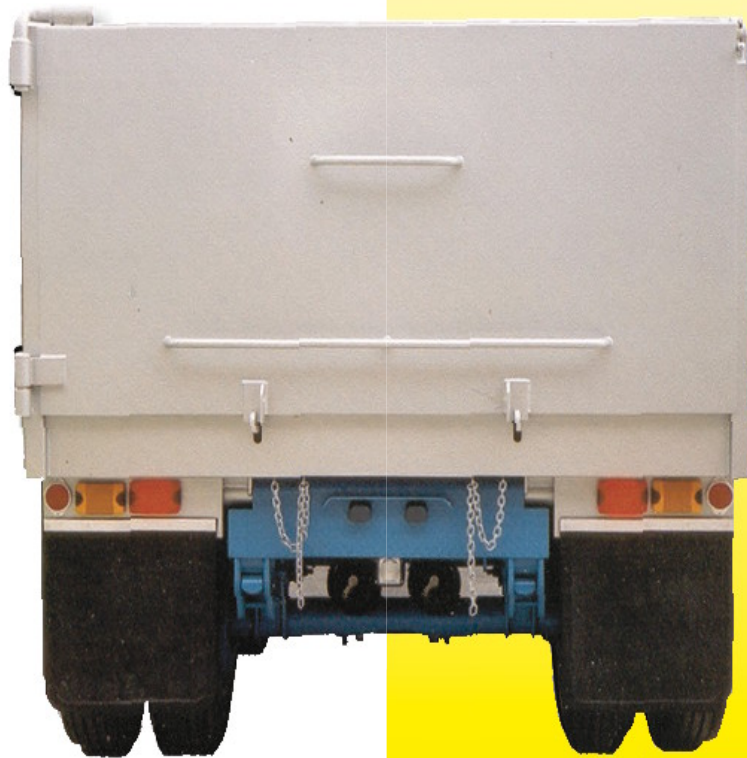

THS

TRANSPORT
HYDRAULIC
SOLUTIONS

DUAL ACTION TAILDOOR HINGE KIT

Free Call Now
NZ 0800225569 AU 1800225569
www.transporthydraulics.com

DUAL ACTION TAILDOOR HINGE KIT

Features:

- ✓ Compact two way hinge allows you to keep your mounting pivot centres to a minimum.
- ✓ One piece cold formed S-bend for added strength and durability.
- ✓ Large drop pin for rigidity when used as a swinging door.
- ✓ Can be retrofitted on to any top swinging tail door.
- ✓ Fully greaseable components.
- ✓ Comes complete with mounting instructions.

Options:

- ✓ Cast latch and post available for the opposite side of the tail door.

Sizes:

- ✓ 30mm Taildoor Hinge Kit - 10kg
- ✓ 40mm Taildoor Hinge Kit - 14kg
- ✓ 50mm Taildoor Hinge Kit - 18kg

SIZE	A	B	C	D	E	F	G	H	J	K	L	M	P	Q	R	S	T	V
30MM	184	122	184	13	32	46	68	38	26	115	24	70	132	44	95	13	32	46
40MM	200	121	200	12	40	57	85	45	35	120	30	78	132	44	100	12	40	57
50MM	235	120	235	12	50	72	90	50	45	140	40	100	132	52	98	12	40	57