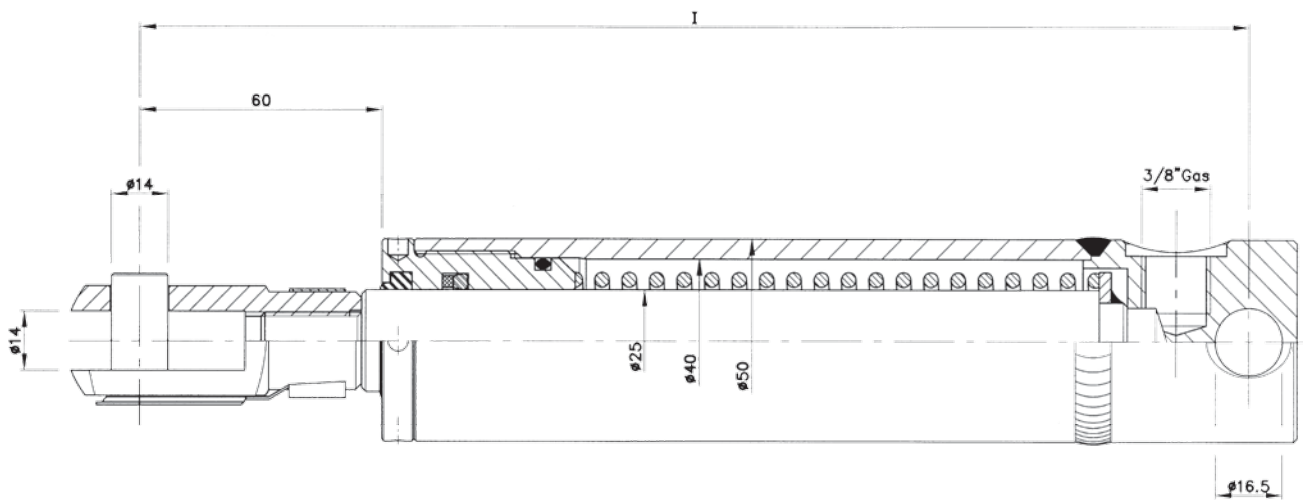

# Spring Return Cylinder

NZH Spring Return Cylinder		
P/n	Description	I
CUS-112-40-075-16	Spring return Cylinder, 75mm Stroke	275mm
CUS-112-40-105-16	Spring return Cylinder, 105mm Stroke	325mm

Notes:  
this worksheet is a guide only